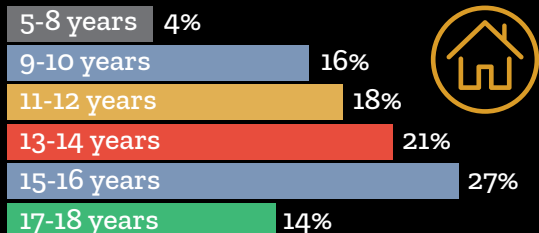

THANKS TO YOU!

Because of You, Lehigh Valley youth have the village of support they need to thrive. Our unique brand of one-to-one friendships, in which a child navigating life's challenges is intentionally matched with a caring adult, provides a friendship with lifelong impact!

—Susan Bartels, CEO

LITTLES' AGE RANGES AND LIVING SITUATIONS